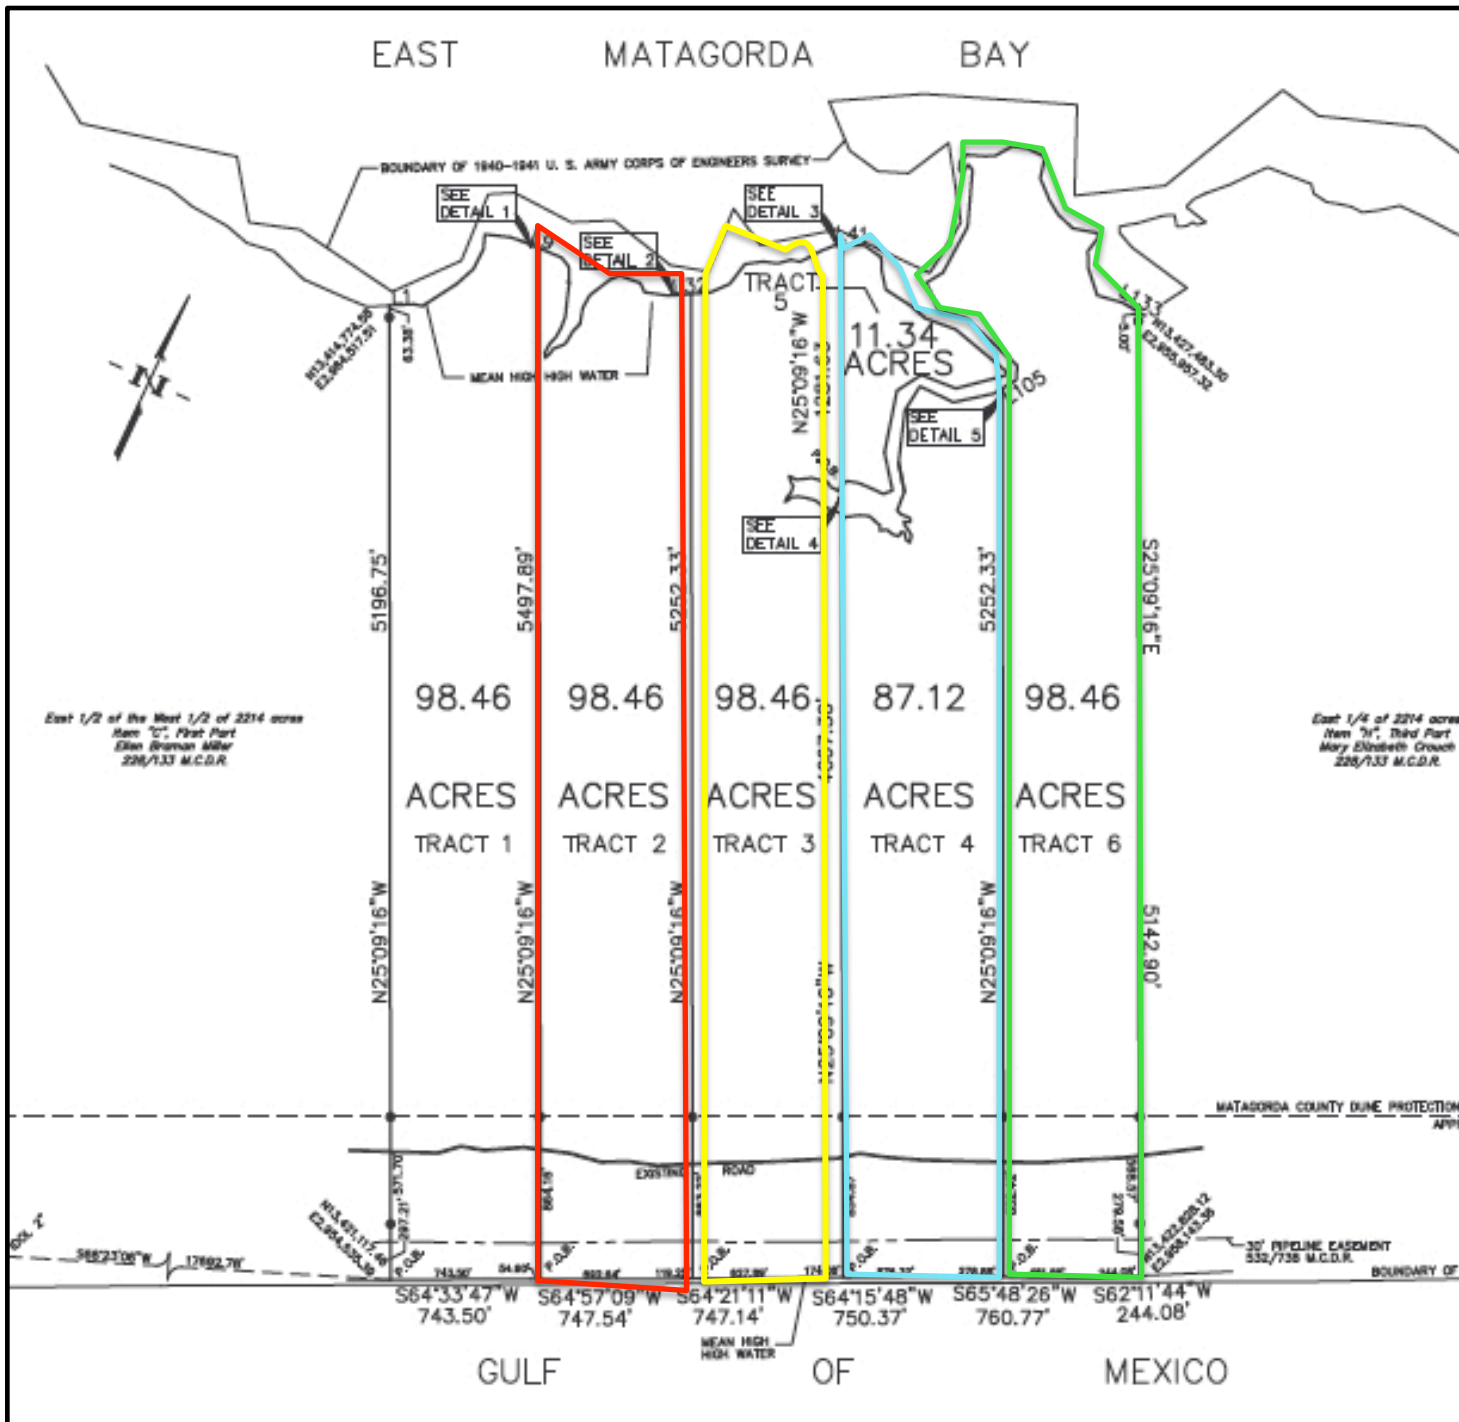

*****EACH TRACT IS 98.46 ACRES***
(TRACTS 4 & 5 TOTAL 98.46 ACRES TOGETHER)**

*****EACH TRACT IS 98.46 ACRES***
(TRACTS 4 & 5 TOTAL 98.46 ACRES TOGETHER)**

*****EACH TRACT IS 98.46 ACRES***
 (TRACTS 4 & 5 TOTAL 98.46 ACRES TOGETHER)**

*****EACH TRACT IS 98.46 ACRES***
 (TRACTS 4 & 5 TOTAL 98.46 ACRES TOGETHER)**